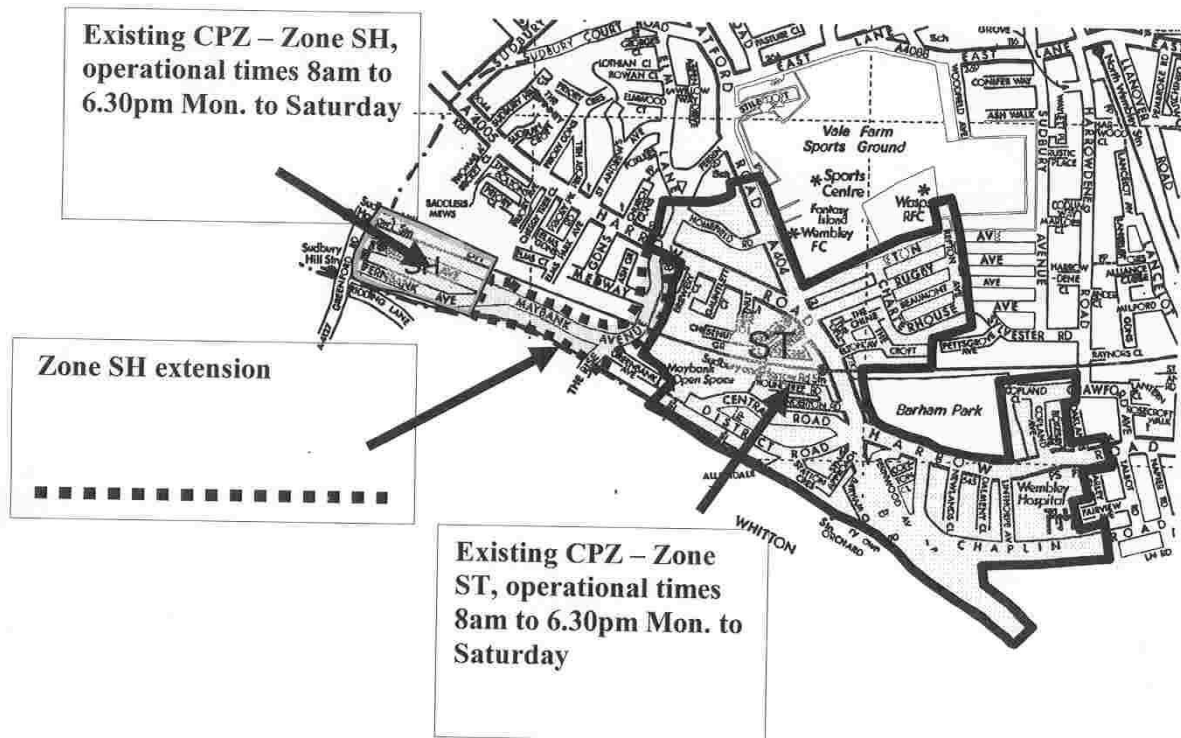

Progress Report On Controlled Parking Zones Programme

Appendix A

Zone SH Extension

Progress Report On Controlled Parking Zones Programme
Appendix B
Zone GH extension

Zone GH Extension

Zone GB Extension

Progress Report On Controlled Parking Zones Programme
Appendix C
Zones GC extension and HW extension

Zone GC extension

Zone HW Extension

Progress Report On Controlled Parking Zones Programme
Appendix D
Zone ST (SA)

Zone ST

**Proposed New CPZ
SA, 8am-6.30pm,
Monday-Saturday**

**CPZ EXISTING ZONE ST
with new operational
times, 10am-3pm,
Monday-Friday**