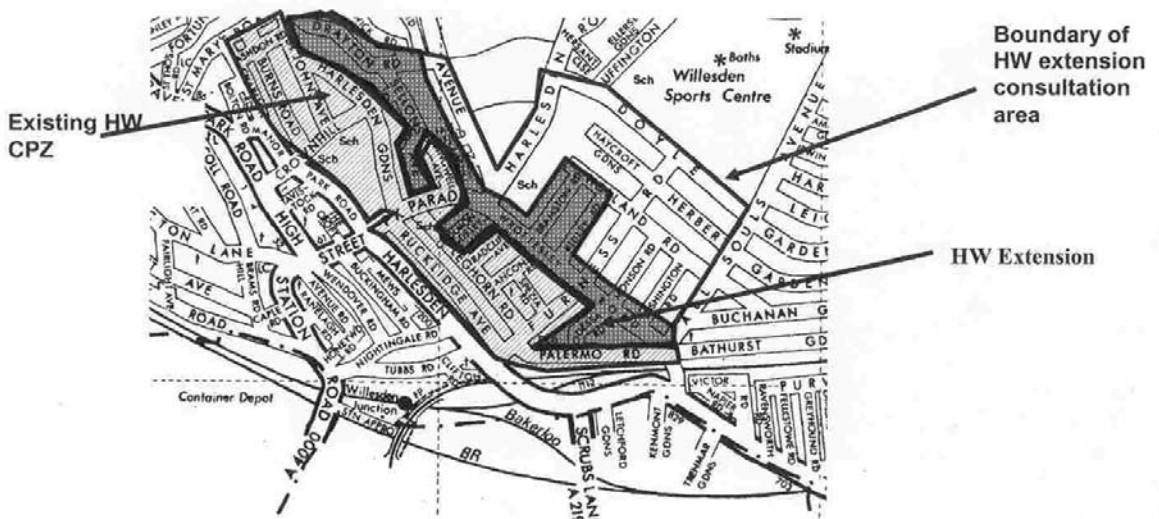

Progress Report On Controlled Parking Zones Programme

Appendix A

Zone SH Extension

Progress Report On Controlled Parking Zones Programme
Appendix B
Zone GH extension

Zone GH Extension

Zone GB Extension

Progress Report On Controlled Parking Zones Programme
Appendix C
Zones GC extension and HW extension

Zone GC extension

Zone HW Extension

Progress Report On Controlled Parking Zones Programme
Appendix D
Zone ST (SA)

Zone ST

**Proposed New CPZ
SA, 8am-6.30pm,
Monday-Saturday**

**CPZ EXISTING ZONE ST
with new operational
times, 10am-3pm,
Monday-Friday**