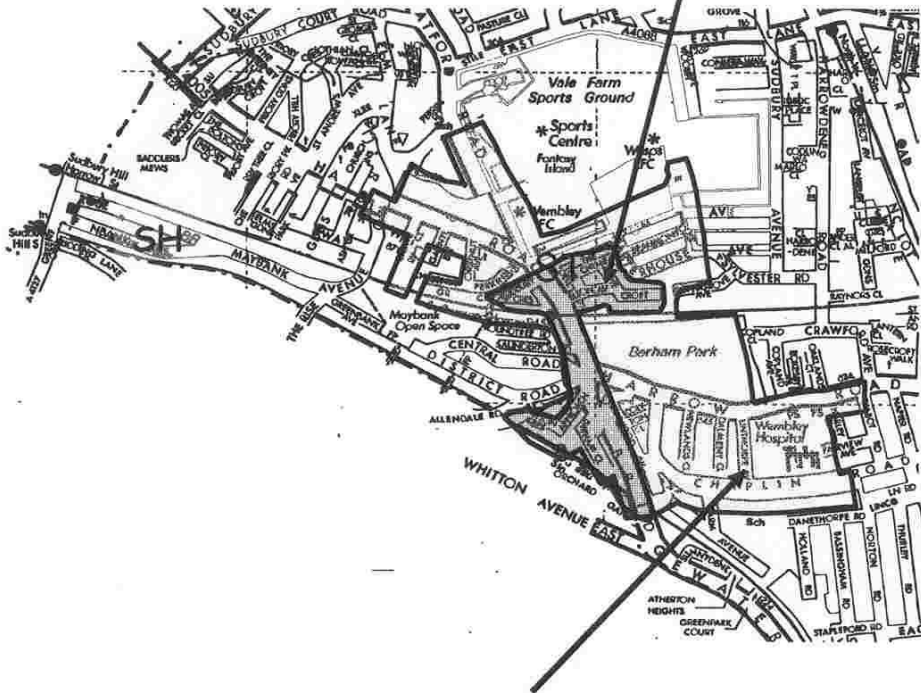

Zone GC extension

Zone HW Extension

Progress Report On Controlled Parking Zones Programme
Appendix D
Zone ST (SA)

Zone ST

**Proposed New CPZ
SA, 8am-6.30pm,
Monday-Saturday**

**CPZ EXISTING ZONE ST
with new operational
times, 10am-3pm,
Monday-Friday**